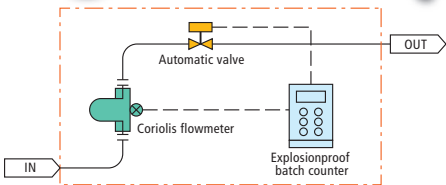

The batch counter with a touch panel offers high visibility and easy operation!!

A buzzer mounted!!

Easy-to-transport wheeled skid

Various flowmeters selectable for the same skid!

(* An adapter is separately installed)

Coriolis flowmeter

Positive displacement flowmeter

Specifications

- Flowmeter: Coriolis flowmeter, positive displacement flowmeter
- Dimensions: W600xD500xH1080
- Weight: approx. 30kg
- Diameter: 25A, 40A
- Pump: with / without
- Continuous flow valve: with / without
- Installation method: portable type, installation type

For the measurement at higher accuracy ...

Custom-made to your specific requirement is also available!!

For explosive environment

Explosion-proof batch counter + Coriolis flowmeter + automatic valve enable high-accuracy measurement within hazardous areas!!