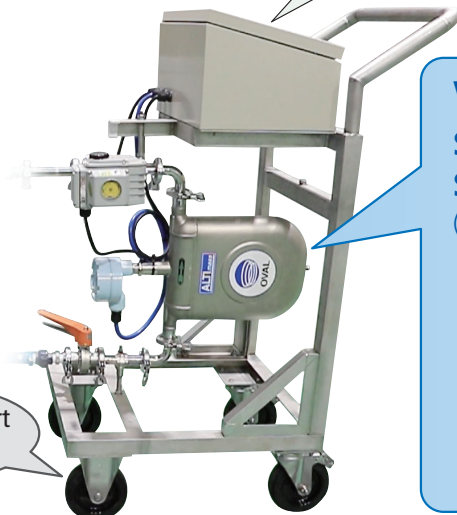

OVAL will make your wish come true!!

Past records and alarm history available for reviewing!!

You can quickly check the status during alarm or at the end of measurement even while working on something else.

The batch counter with a touch panel offers high visibility and easy operation!!

A buzzer mounted!!

Easy-to-transport wheeled skid

Various flowmeters selectable for the same skid!

(* An adapter is separately installed)

Coriolis flowmeter

Positive displacement flowmeter

Specifications

- Flowmeter: Coriolis flowmeter, positive displacement flowmeter
- Dimensions: W600xD500xH1080
- Weight: approx. 30kg
- Diameter: 25A, 40A
- Pump: with / without
- Continuous flow valve: with / without
- Installation method: portable type, installation type

For the measurement at higher accuracy ...

Custom-made to your specific requirement is also available!!

For explosive environment

Explosion-proof batch counter + Coriolis flowmeter + automatic valve enable high-accuracy measurement within hazardous areas!!