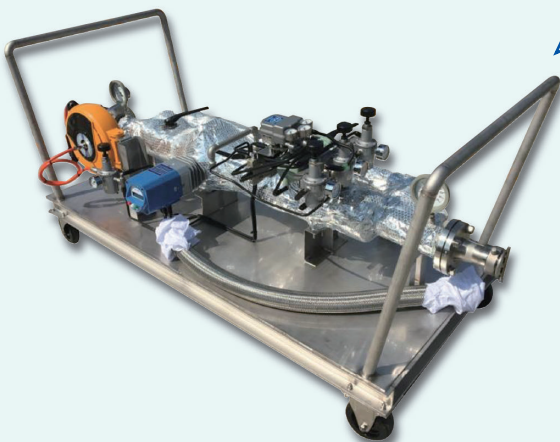

The batch counter with a touch panel offers high visibility and easy operation!!

A buzzer mounted!!

Easy-to-transport wheeled skid

Various flowmeters selectable for the same skid!

(* An adapter is separately installed)

Coriolis flowmeter

Positive displacement flowmeter

Specifications

- Flowmeter: Coriolis flowmeter, positive displacement flowmeter
- Dimensions: W600xD500xH1080
- Weight: approx. 30kg
- Diameter: 25A, 40A
- Pump: with / without
- Continuous flow valve: with / without
- Installation method: portable type, installation type

For the measurement at higher accuracy ...

Custom-made to your specific requirement is also available!!

For explosive environment

Explosion-proof batch counter + Coriolis flowmeter + automatic valve enable high-accuracy measurement within hazardous areas!!

For foods (sanitary specification)

Batch counter + Coriolis flowmeter + automatic valve + pump enable high-accuracy measurement!!

For places where no power is available

Positive displacement flowmeter with measurement batch controller + automatic valve + steam heating enable high-accuracy measurement for high-viscosity solution!!