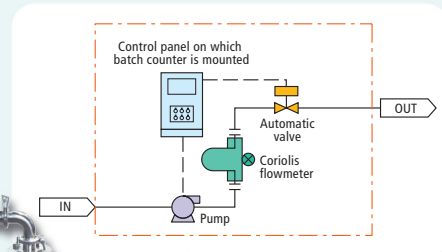

For the measurement at higher accuracy ...

Custom-made to your specific requirement is also available!!

For explosive environment

Explosion-proof batch counter + Coriolis flowmeter + automatic valve enable high-accuracy measurement within hazardous areas!!

For foods (sanitary specification)

Batch counter + Coriolis flowmeter + automatic valve + pump enable high-accuracy measurement!!

For places where no power is available

Positive displacement flowmeter with measurement batch controller + automatic valve + steam heating enable high-accuracy measurement for high-viscosity solution!!