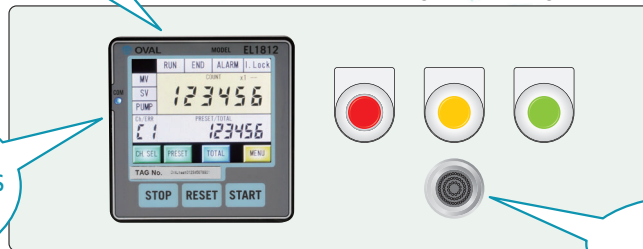

SIMPLE FILLER

Having trouble transferring liquid?

If you wish to...

- Transfer liquid between tanks while readily measuring the liquid.
- Work on something else during liquid transfer.
- Check measurement records.
- Make batch measurements.
- Make simple setting and operation at hand.
- etc.

OVAL will make your wish come true!!

Past records and alarm history available for reviewing!!

You can quickly check the status during alarm or at the end of measurement even while working on something else.

The batch counter with a touch panel offers high visibility and easy operation!!

A buzzer mounted!!

Easy-to-transport wheeled skid

Various flowmeters selectable for the same skid!

(* An adapter is separately installed)

Coriolis flowmeter

Positive displacement flowmeter

Specifications

- Flowmeter: Coriolis flowmeter, positive displacement flowmeter
- Dimensions: W600xD500xH1080
- Weight: approx. 30kg
- Diameter: 25A, 40A
- Pump: with / without
- Continuous flow valve: with / without
- Installation method: portable type, installation type