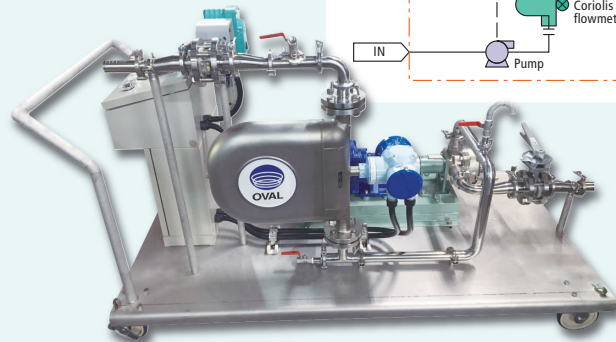

The batch counter with a touch panel offers high visibility and easy operation!!

A buzzer mounted!!

Easy-to-transport wheeled skid

Various flowmeters selectable for the same skid!

(* An adapter is separately installed)

Coriolis flowmeter

Positive displacement flowmeter

Specifications

- Flowmeter: Coriolis flowmeter, positive displacement flowmeter
- Dimensions: W600xD500xH1080
- Weight: approx. 30kg
- Diameter: 25A, 40A
- Pump: with / without
- Continuous flow valve: with / without
- Installation method: portable type, installation type

For the measurement at higher accuracy ...

Custom-made to your specific requirement is also available!!

For explosive environment

Explosion-proof batch counter + Coriolis flowmeter + automatic valve enable high-accuracy measurement within hazardous areas!!

For foods (sanitary specification)

Batch counter + Coriolis flowmeter + automatic valve + pump enable high-accuracy measurement!!

For places where no power is available

Positive displacement flowmeter with measurement batch controller + automatic valve + steam heating enable high-accuracy measurement for high-viscosity solution!!