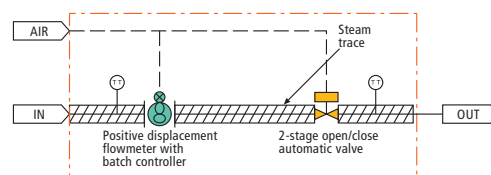

For the measurement at higher accuracy ...

Custom-made to your specific requirement is also available!!

For explosive environment

Explosion-proof batch counter + Coriolis flowmeter + automatic valve enable high-accuracy measurement within hazardous areas!!

For foods (sanitary specification)

Batch counter + Coriolis flowmeter + automatic valve + pump enable high-accuracy measurement!!

For places where no power is available

Positive displacement flowmeter with measurement batch controller + automatic valve + steam heating enable high-accuracy measurement for high-viscosity solution!!